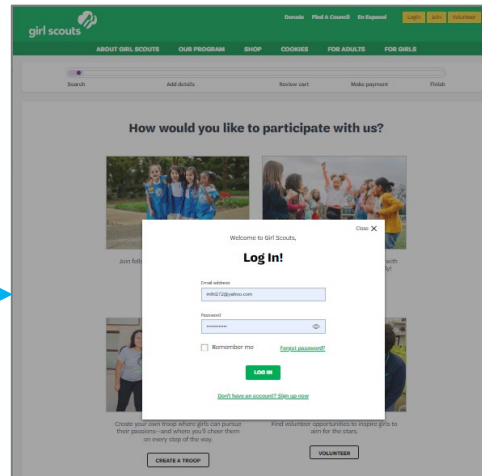

Accessing Girl Scouts gsLearn

Visit mys.girlscouts.org and select “Log In” to access your member account

Create an account or log in

Select gsLearn from the left navigation bar

View your council-assigned or self-assigned training and status per course

Status:
Not started
In progress
Overdue
Completed

Search the content library by “content type” or “keywords”

Select one of your learning paths or courses and complete each module