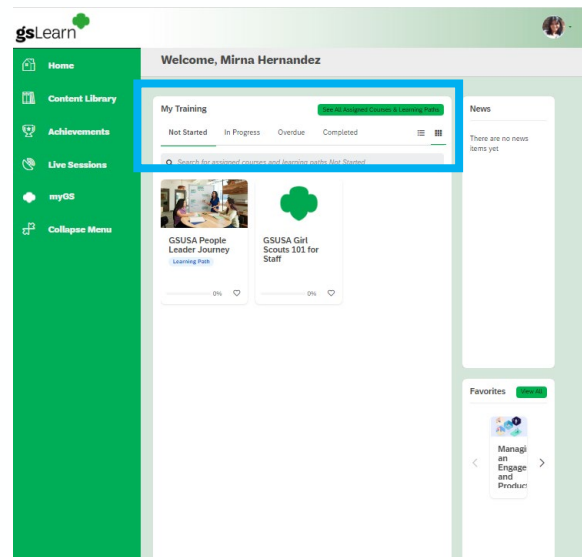

Accessing Girl Scouts gsLearn

Visit mys.girlscouts.org and select “Log In” to access your member account

Create an account or log in

Select gsLearn from the left navigation bar

View your council-assigned or self-assigned training and status per course

Status:
Not started
In progress
Overdue
Completed

Search the content library by “content type” or “keywords”

Select one of your learning paths or courses and complete each module