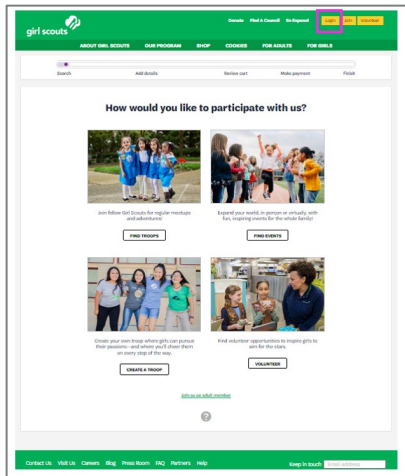

Accessing Girl Scouts gsLearn

Visit mys.girlscouts.org and select “Log In” to access your member account

Create an account or log in

Select gsLearn from the left navigation bar

View your council-assigned or self-assigned training and status per course