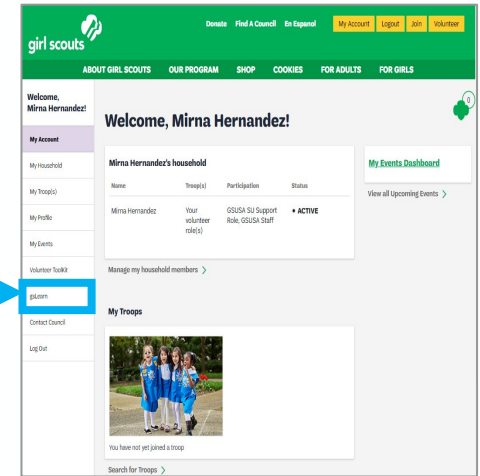

Accessing Girl Scouts gsLearn

Visit mys.girlscouts.org and select “Log In” to access your member account

Create an account or log in

Select gsLearn from the left navigation bar

View your council-assigned or self-assigned training and status per course