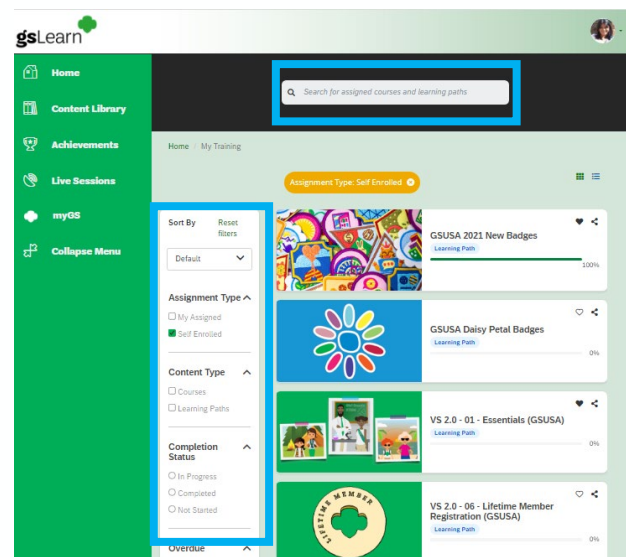

Accessing Girl Scouts gsLearn

Visit mys.girlscouts.org and select “Log In” to access your member account

Create an account or log in

Select gsLearn from the left navigation bar

View your council-assigned or self-assigned training and status per course

Status:
Not started
In progress
Overdue
Completed

Search the content library by “content type” or “keywords”

Select one of your learning paths or courses and complete each module